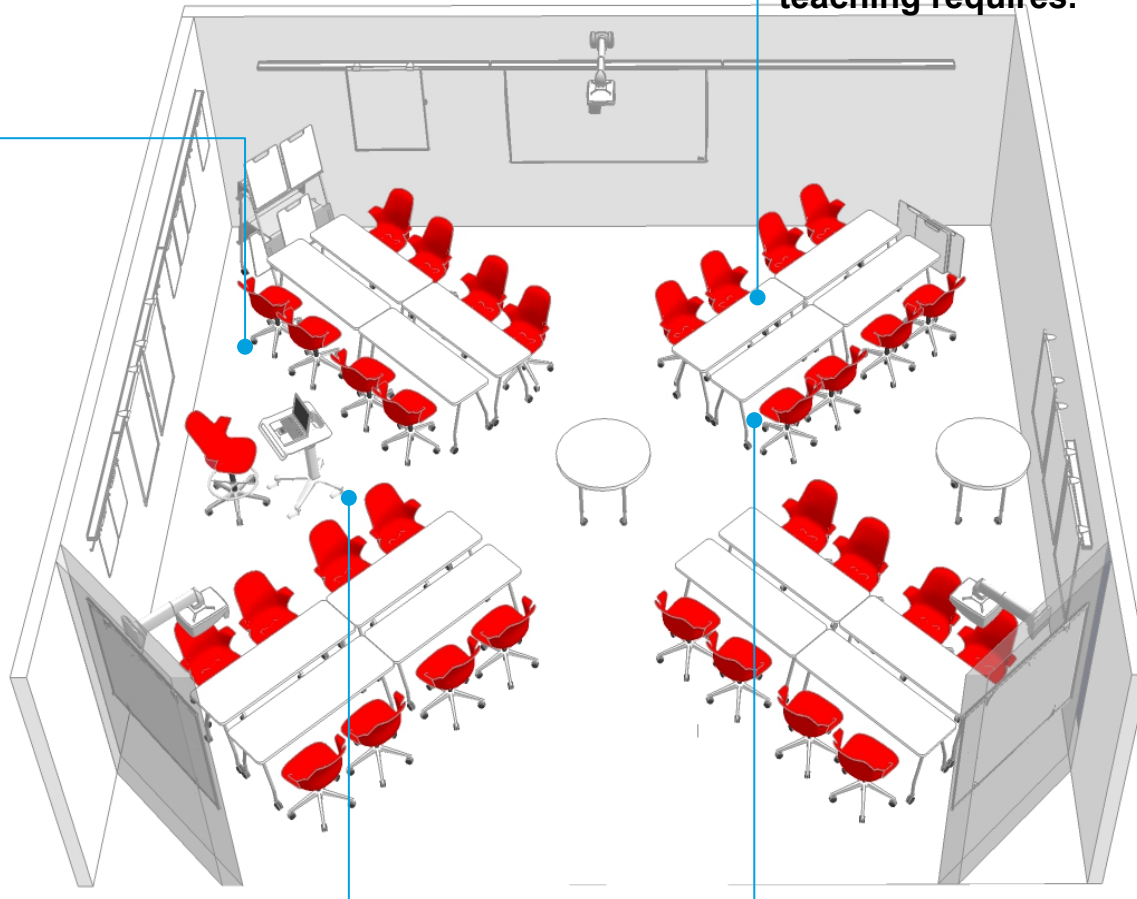

Verb Classrooms

Verb classroom application 8

LearnLab™

Ensure that the instructor has visual & physical access to every student.

Provide surfaces & storage for all the collateral materials teaching requires.

Allow instructor to be part of team.

Clear sightlines to students & content.

Furniture Applications

- 32 node chairs with 5 star base
- 16 Verb rectangle tables
- 2 Universal round tables
- 1 Pocket adjustable height mobile cart
- 1 node stool
- Verb wall track with whiteboards
- Huddleboard rail with huddleboards
- 2 Verb easels
- 3 50" interactive whiteboard with ultra-short throw projectors

24 sq. ft. per person