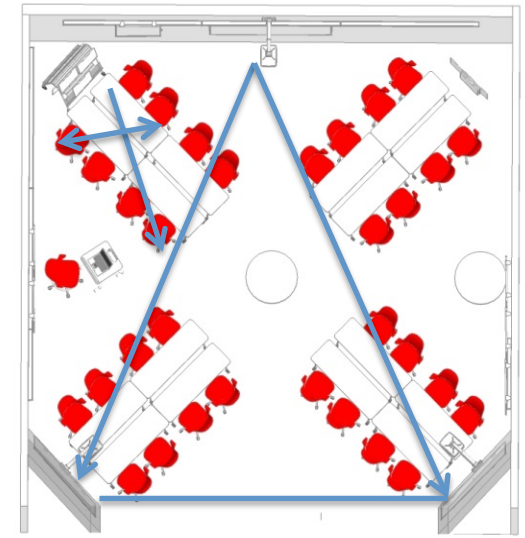

Verb Classrooms

Verb classroom application 8

LearnLab™

Ensure that the instructor has visual & physical access to every student.

Provide surfaces & storage for all the collateral materials teaching requires.

Allow instructor to be part of team.

Clear sightlines to students & content.

Furniture Applications

- 32 node chairs with 5 star base
- 16 Verb rectangle tables
- 2 Universal round tables
- 1 Pocket adjustable height mobile cart
- 1 node stool
- Verb wall track with whiteboards
- Huddleboard rail with huddleboards
- 2 Verb easels
- 3 50" interactive whiteboard with ultra-short throw projectors

24 sq. ft. per person