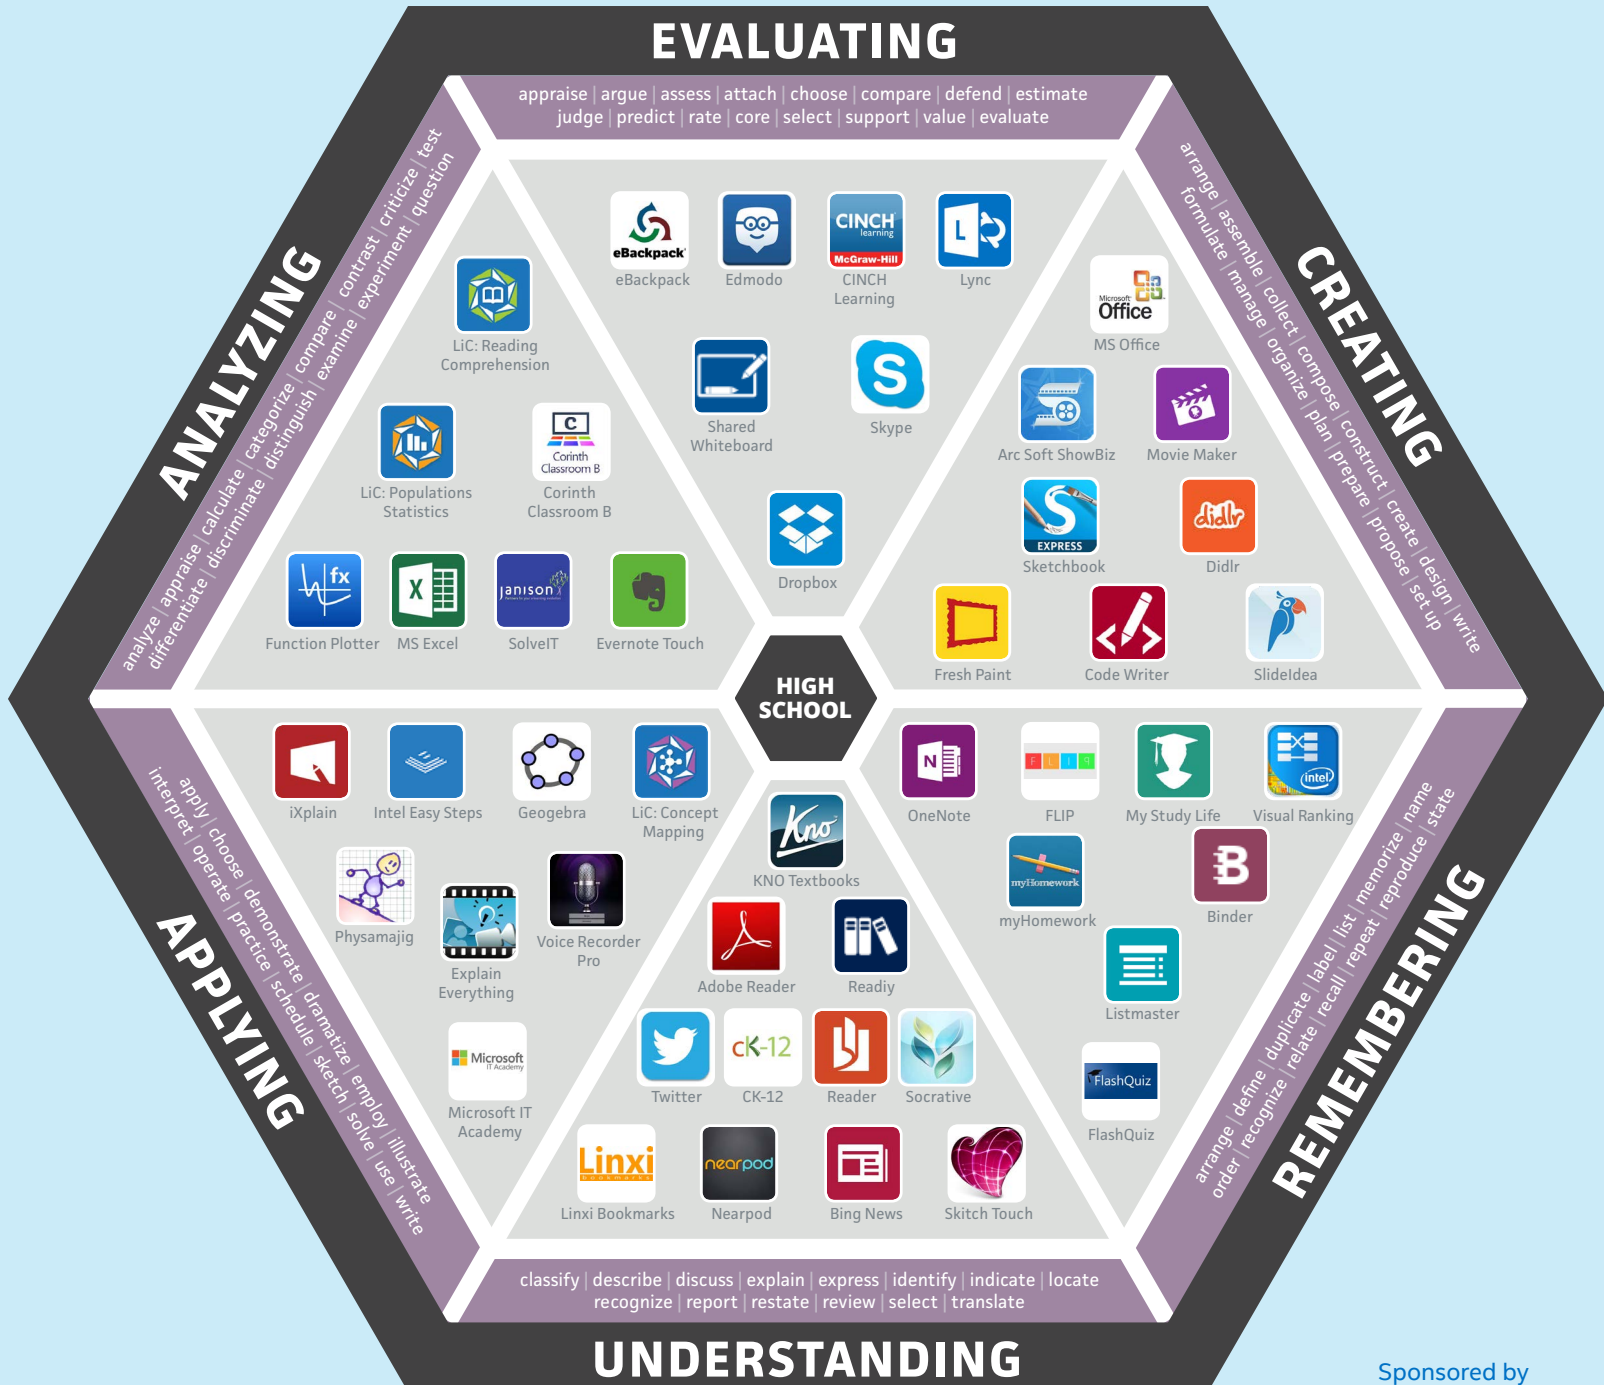

K-12 BLUEPRINT

A planning resource for personalizing learning

Windows 8 Apps for High School

Based on the Revised Bloom's Taxonomy